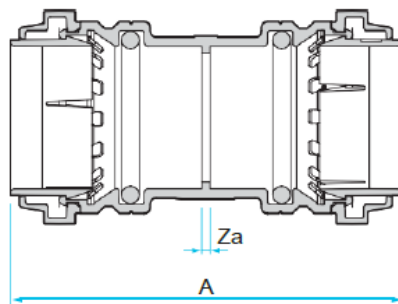

ESVMNG12

Screw-in connector brass

Art. No.	Type No.	Thread	For tube O.D. mm	A mm	Za mm	A/F
117029	ESVMNG12	BSPT 1/2	15	43.0	21.0	22
117031	ESVMNG34	BSPT 3/4	22	47.0	19.0	27
117028	ESVMNG1	BSPT 1	28	55.0	22.0	34
117027	ESVMNG114	BSPT 1 1/4	35	76.0	27.0	45.5
117026	ESVMNG112	BSPT 1 1/2	42	77.0	25.0	49
117030	ESVMNG2	BSPT 2	54	82.0	27.0	61.5

GVMN15

GVMN42

Straight connector brass

Art. No.	Type No.	For tube O.D. mm	A mm	Za mm
117039	GVMN15	15	51.0	1.0
117040	GVMN22	22	61.0	1.0
117041	GVMN28	28	65.0	1.0
117042	GVMN35	35	99.0	2.0
117043	GVMN42	42	109.0	2.0
117044	GVMN54	54	114.0	2.0

RDVMN3528

RDVMN4235

Reducer connector brass

Art. No.	Type No.	For tube O.D. mm	For tube O.D. 1 mm	A mm	Za mm
117051	RDVMN2215	15	22	57.0	5.0
117052	RDVMN2822	22	28	66.0	5.0
117053	RDVMN3528	28	35	94.0	14.0
117055	RDVMN4235	35	42	105.0	4.0
117056	RDVMN5442	42	54	112.0	3.0