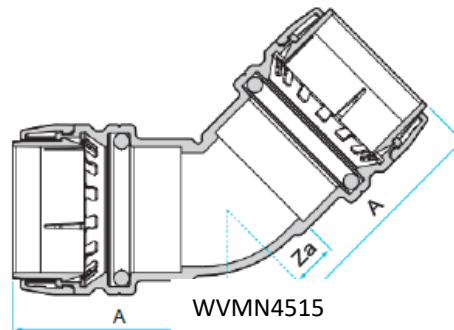

RPSVMN22

Repair/slide in connector brass

Art. No.	Type No.	For tube O.D. mm	A mm	Za mm	Zb mm
117057	RPSVMN15	15	85.0	60.0	25.0
117058	RPSVMN22	22	102.0	70.0	30.0
117059	RPSVMN28	28	115.0	81.0	32.0
117060	RPSVMN35	35	163.0	112.0	48.0
117061	RPSVMN42	42	181.0	125.0	49.0
117062	RPSVMN54	54	191.0	133.0	56.0

P 7-287 e

Brass unions
»sharkbite« series
Art. No. 117013 to 117113

TRVMN2815

T-reducer connector brass

Art. No.	Type No.	For tube O.D. mm	For tube O.D. 1 mm	A mm	B mm	Za mm	Zb mm
117070	TRVMN2215	22	15	76.0	35.0	9.0	13.0
117071	TRVMN2815	28	15	80.0	39.0	8.0	17.0
117072	TRVMN2822	28	22	86.0	46.0	11.0	17.0
117073	TRVMN3522	35	22	130.0	56.0	17.0	27.0
117074	TRVMN3528	35	28	135.0	62.0	20.0	30.0
117075	TRVMN4222	42	22	141.0	59.0	18.0	31.0
117076	TRVMN4228	42	28	145.0	67.0	20.0	35.0
117077	TRVMN4235	42	35	153.0	70.0	24.0	22.0
117078	TRVMN5428	54	28	151.0	72.0	20.0	40.0
117079	TRVMN5435	54	35	159.0	76.0	24.0	28.0
117080	TRVMN5442	54	42	161.0	80.0	25.0	28.0

TVMN22

T-connection brass

Art. No.	Type No.	For tube O.D. mm	A mm	B mm	Za mm	Zb mm
117081	TVMN15	15	68.0	34.0	9.0	9.0
117082	TVMN22	22	86.0	43.0	13.0	13.0
117083	TVMN28	28	94.0	47.0	15.0	15.0
117084	TVMN35	35	139.0	66.0	21.0	18.0
117085	TVMN42	42	153.0	77.0	23.0	24.0
117087	TVMN54	54	174.0	85.0	31.0	29.0

Angle connector 45° brass

Art. No.	Type No.	For tube O.D. mm	A mm	Za mm
117090	WVMN4515	15	28.0	5.0
117091	WVMN4522	22	43.0	10.0
117092	WVMN4528	28	40.0	8.0
117093	WVMN4535	35	61.0	13.0
117094	WVMN4542	42	67.0	13.0
117096	WVMN4554	54	72.0	17.0