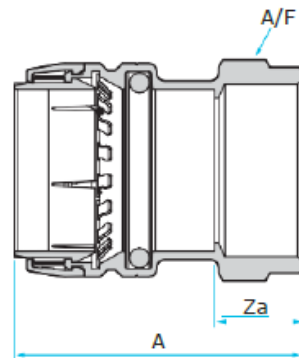

Material (15 mm - 28 mm)
Material (35 mm - 54 mm)
O-ring
Cartridge ring (15 mm - 28 mm)
Cartridge ring (35 mm - 54 mm)
Grab ring
Alignment ring (15 mm - 28 mm)
Disconnecting ring (15 mm - 28 mm)
Disconnecting ring (35 mm - 54 mm)
Working pressure
Operating temperature

Brass CW602N
Brass CW617N
Nitril
304 Stainless steel
Polyphenylsulfones (PPSU)
316 Stainless steel
Acetal
Acetal
PPSU
-0.95 to 20 bar
-20 to 65 °C

AVMNG34

Screw-on connection brass

Art. No.	Type No.	Thread	For tube O.D.	A	Za	A/F
			mm	mm	mm	mm
117015	AVMNG12	G 1/2	15	40.0	17.0	25
117017	AVMNG34	G 3/4	22	47.0	18.0	30
117014	AVMNG114	G 1 1/4	35	70.0	23.0	48
117013	AVMNG112	G 1 1/2	42	77.0	24.0	54
117016	AVMNG2	G 2	54	83.0	27.0	66

ESVMNG12

Screw-in connector brass

Art. No.	Type No.	Thread	For tube O.D. mm	A mm	Za mm	A/F
117029	ESVMNG12	BSPT 1/2	15	43.0	21.0	22
117031	ESVMNG34	BSPT 3/4	22	47.0	19.0	27
117028	ESVMNG1	BSPT 1	28	55.0	22.0	34
117027	ESVMNG114	BSPT 1 1/4	35	76.0	27.0	45.5
117026	ESVMNG112	BSPT 1 1/2	42	77.0	25.0	49
117030	ESVMNG2	BSPT 2	54	82.0	27.0	61.5