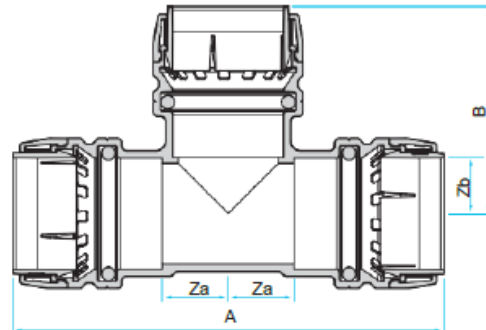

P 7-287 e

Brass unions
»sharkbite« series
Art. No. 117013 to 117113

TRVMN2815

T-reducer connector brass

Art. No.	Type No.	For tube O.D. mm	For tube O.D. 1 mm	A mm	B mm	Za mm	Zb mm
117070	TRVMN2215	22	15	76.0	35.0	9.0	13.0
117071	TRVMN2815	28	15	80.0	39.0	8.0	17.0
117072	TRVMN2822	28	22	86.0	46.0	11.0	17.0
117073	TRVMN3522	35	22	130.0	56.0	17.0	27.0
117074	TRVMN3528	35	28	135.0	62.0	20.0	30.0
117075	TRVMN4222	42	22	141.0	59.0	18.0	31.0
117076	TRVMN4228	42	28	145.0	67.0	20.0	35.0
117077	TRVMN4235	42	35	153.0	70.0	24.0	22.0
117078	TRVMN5428	54	28	151.0	72.0	20.0	40.0
117079	TRVMN5435	54	35	159.0	76.0	24.0	28.0
117080	TRVMN5442	54	42	161.0	80.0	25.0	28.0

TVMN22

T-connection brass

Art. No.	Type No.	For tube O.D. mm	A mm	B mm	Za mm	Zb mm
117081	TVMN15	15	68.0	34.0	9.0	9.0
117082	TVMN22	22	86.0	43.0	13.0	13.0
117083	TVMN28	28	94.0	47.0	15.0	15.0
117084	TVMN35	35	139.0	66.0	21.0	18.0
117085	TVMN42	42	153.0	77.0	23.0	24.0
117087	TVMN54	54	174.0	85.0	31.0	29.0