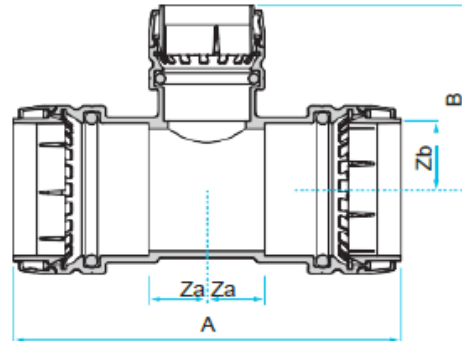

RPSVMN22

Repair/slide in connector brass

Art. No.	Type No.	For tube O.D. mm	A mm	Za mm	Zb mm
117057	RPSVMN15	15	85.0	60.0	25.0
117058	RPSVMN22	22	102.0	70.0	30.0
117059	RPSVMN28	28	115.0	81.0	32.0
117060	RPSVMN35	35	163.0	112.0	48.0
117061	RPSVMN42	42	181.0	125.0	49.0
117062	RPSVMN54	54	191.0	133.0	56.0

P 7-287 e

Brass unions
»sharkbite« series
Art. No. 117013 to 117113

TRVMN2815

T-reducer connector brass

Art. No.	Type No.	For tube O.D. mm	For tube O.D. 1 mm	A mm	B mm	Za mm	Zb mm
117070	TRVMN2215	22	15	76.0	35.0	9.0	13.0
117071	TRVMN2815	28	15	80.0	39.0	8.0	17.0
117072	TRVMN2822	28	22	86.0	46.0	11.0	17.0
117073	TRVMN3522	35	22	130.0	56.0	17.0	27.0
117074	TRVMN3528	35	28	135.0	62.0	20.0	30.0
117075	TRVMN4222	42	22	141.0	59.0	18.0	31.0
117076	TRVMN4228	42	28	145.0	67.0	20.0	35.0
117077	TRVMN4235	42	35	153.0	70.0	24.0	22.0
117078	TRVMN5428	54	28	151.0	72.0	20.0	40.0
117079	TRVMN5435	54	35	159.0	76.0	24.0	28.0
117080	TRVMN5442	54	42	161.0	80.0	25.0	28.0