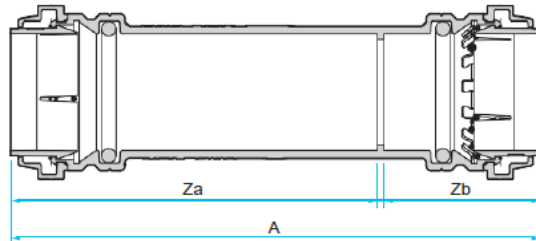

GVMN15

GVMN42

Straight connector brass

Art. No.	Type No.	For tube O.D. mm	A mm	Za mm
117039	GVMN15	15	51.0	1.0
117040	GVMN22	22	61.0	1.0
117041	GVMN28	28	65.0	1.0
117042	GVMN35	35	99.0	2.0
117043	GVMN42	42	109.0	2.0
117044	GVMN54	54	114.0	2.0

RDVMN3528

RDVMN4235

Reducer connector brass

Art. No.	Type No.	For tube O.D. mm	For tube O.D. 1 mm	A mm	Za mm
117051	RDVMN2215	15	22	57.0	5.0
117052	RDVMN2822	22	28	66.0	5.0
117053	RDVMN3528	28	35	94.0	14.0
117055	RDVMN4235	35	42	105.0	4.0
117056	RDVMN5442	42	54	112.0	3.0

RPSVMN22

Repair/slide in connector brass

Art. No.	Type No.	For tube O.D. mm	A mm	Za mm	Zb mm
117057	RPSVMN15	15	85.0	60.0	25.0
117058	RPSVMN22	22	102.0	70.0	30.0
117059	RPSVMN28	28	115.0	81.0	32.0
117060	RPSVMN35	35	163.0	112.0	48.0
117061	RPSVMN42	42	181.0	125.0	49.0
117062	RPSVMN54	54	191.0	133.0	56.0