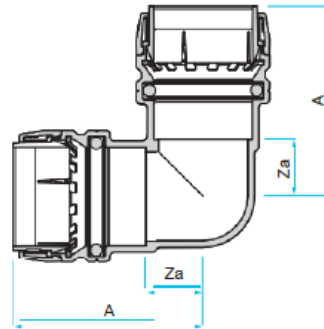

P 7-287 e

Brass unions
»sharkbite« series
Art. No. 117013 to 117113

TRVMN2815

T-reducer connector brass

Art. No.	Type No.	For tube O.D. mm	For tube O.D. 1 mm	A mm	B mm	Za mm	Zb mm
117070	TRVMN2215	22	15	76.0	35.0	9.0	13.0
117071	TRVMN2815	28	15	80.0	39.0	8.0	17.0
117072	TRVMN2822	28	22	86.0	46.0	11.0	17.0
117073	TRVMN3522	35	22	130.0	56.0	17.0	27.0
117074	TRVMN3528	35	28	135.0	62.0	20.0	30.0
117075	TRVMN4222	42	22	141.0	59.0	18.0	31.0
117076	TRVMN4228	42	28	145.0	67.0	20.0	35.0
117077	TRVMN4235	42	35	153.0	70.0	24.0	22.0
117078	TRVMN5428	54	28	151.0	72.0	20.0	40.0
117079	TRVMN5435	54	35	159.0	76.0	24.0	28.0
117080	TRVMN5442	54	42	161.0	80.0	25.0	28.0

TVMN22

T-connection brass

Art. No.	Type No.	For tube O.D. mm	A mm	B mm	Za mm	Zb mm
117081	TVMN15	15	68.0	34.0	9.0	9.0
117082	TVMN22	22	86.0	43.0	13.0	13.0
117083	TVMN28	28	94.0	47.0	15.0	15.0
117084	TVMN35	35	139.0	66.0	21.0	18.0
117085	TVMN42	42	153.0	77.0	23.0	24.0
117087	TVMN54	54	174.0	85.0	31.0	29.0

Angle connector 45° brass

Art. No.	Type No.	For tube O.D. mm	A mm	Za mm
117090	WVMN4515	15	28.0	5.0
117091	WVMN4522	22	43.0	10.0
117092	WVMN4528	28	40.0	8.0
117093	WVMN4535	35	61.0	13.0
117094	WVMN4542	42	67.0	13.0
117096	WVMN4554	54	72.0	17.0

WVMN9015

Angle connector 90° brass

Art. No.	Type No.	For tube O.D. mm	A mm	Za mm
117097	WVMN9015	15	34.0	9.0
117098	WVMN9022	22	43.0	13.0
117099	WVMN9028	28	46.0	14.0
117100	WVMN9035	35	69.0	21.0
117108	WVMN9042	42	77.0	24.0
117113	WVMN9054	54	85.0	30.0