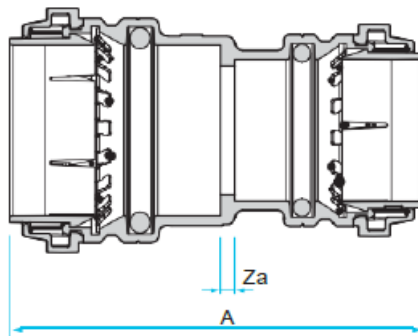

ESVMNG12

Screw-in connector brass

Art. No.	Type No.	Thread	For tube O.D. mm	A mm	Za mm	A/F
117029	ESVMNG12	BSPT 1/2	15	43.0	21.0	22
117031	ESVMNG34	BSPT 3/4	22	47.0	19.0	27
117028	ESVMNG1	BSPT 1	28	55.0	22.0	34
117027	ESVMNG114	BSPT 1 1/4	35	76.0	27.0	45.5
117026	ESVMNG112	BSPT 1 1/2	42	77.0	25.0	49
117030	ESVMNG2	BSPT 2	54	82.0	27.0	61.5

GVMN15

GVMN42

Straight connector brass

Art. No.	Type No.	For tube O.D. mm	A mm	Za mm
117039	GVMN15	15	51.0	1.0
117040	GVMN22	22	61.0	1.0
117041	GVMN28	28	65.0	1.0
117042	GVMN35	35	99.0	2.0
117043	GVMN42	42	109.0	2.0
117044	GVMN54	54	114.0	2.0

RDVMN3528

RDVMN4235

Reducer connector brass

Art. No.	Type No.	For tube O.D. mm	For tube O.D. 1 mm	A mm	Za mm
117051	RDVMN2215	15	22	57.0	5.0
117052	RDVMN2822	22	28	66.0	5.0
117053	RDVMN3528	28	35	94.0	14.0
117055	RDVMN4235	35	42	105.0	4.0
117056	RDVMN5442	42	54	112.0	3.0