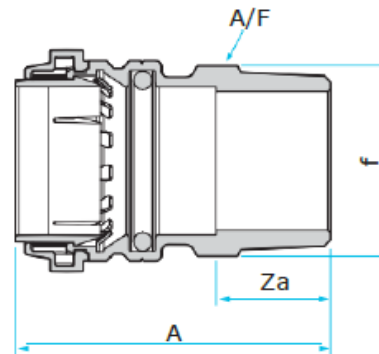

Brass CW602N
Brass CW617N
Nitril
304 Stainless steel
Polyphenylsulfones (PPSU)
316 Stainless steel
Acetal
Acetal
PPSU
-0.95 to 20 bar
-20 to 65 °C

AVMNG34

Screw-on connection brass

Art. No.	Type No.	Thread	For tube O.D.	A	Za	A/F
			mm	mm	mm	mm
117015	AVMNG12	G 1/2	15	40.0	17.0	25
117017	AVMNG34	G 3/4	22	47.0	18.0	30
117014	AVMNG114	G 1 1/4	35	70.0	23.0	48
117013	AVMNG112	G 1 1/2	42	77.0	24.0	54
117016	AVMNG2	G 2	54	83.0	27.0	66

ESVMNG12

Screw-in connector brass

Art. No.	Type No.	Thread	For tube O.D. mm	A mm	Za mm	A/F
117029	ESVMNG12	BSPT 1/2	15	43.0	21.0	22
117031	ESVMNG34	BSPT 3/4	22	47.0	19.0	27
117028	ESVMNG1	BSPT 1	28	55.0	22.0	34
117027	ESVMNG114	BSPT 1 1/4	35	76.0	27.0	45.5
117026	ESVMNG112	BSPT 1 1/2	42	77.0	25.0	49
117030	ESVMNG2	BSPT 2	54	82.0	27.0	61.5

RDVMN3528

RDVMN4235

Reducer connector brass

Art. No.	Type No.	For tube O.D. mm	For tube O.D. 1 mm	A mm	Za mm
117051	RDVMN2215	15	22	57.0	5.0
117052	RDVMN2822	22	28	66.0	5.0
117053	RDVMN3528	28	35	94.0	14.0
117055	RDVMN4235	35	42	105.0	4.0
117056	RDVMN5442	42	54	112.0	3.0